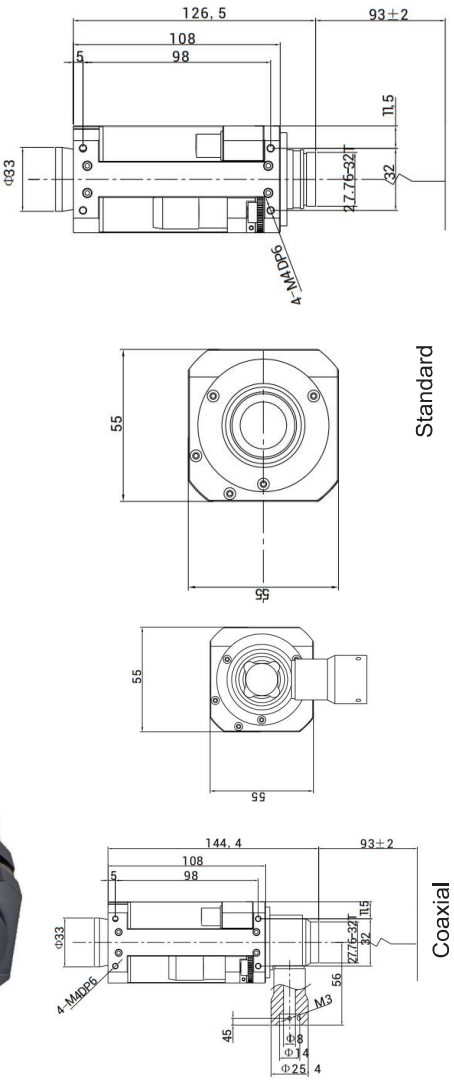

12X MOTORIZED LINEAR ZOOM LENS

12X 线性电动变焦镜头

Standard

Coaxial

SLMZ12X0672 (12X MOTORIZED LINEAR ZOOM LENSES)									
0.6X-7.2X									
Zoom range	0.60 1.0 2.0 3.0 4.0 5.0 6.0 7.2								
Magnification (X)	85 ± 2mm								
(WD)	16.8 12.0 6.1 4.8 3.9 3.4 3.05 3.05								
Resolution (µm)	3.33 1.42 0.36 0.19 0.12 0.08 0.06 0.05								
Depth of field (mm)	0.02 0.028 0.055 0.07 0.086 0.1 0.11 0.11								
NA	0.04% 0.079% 0.07% 0.064% 0.004% 0.02% 0.010% 0.005%								
Tv dist or tion	1" Sensor (Φ16)								
Format	C /F mount								
Mount	+10 - 35 °C								
Humidity	20 - 80% RH (No Condensation)								
Temperatur e									

Field Of View

Coaxial not compatible-

Zoom lens	TV Tube 0.6x-7.2x		0.5X TVTUBE		0.67X TVTUBE		1X TVTUBE		2X TVTUBE		
	LowMag	HighMag	LowMag	HighMag	LowMag	HighMag	LowMag	HighMag	LowMag	HighMag	
0.25X Auxlens WD:263	NA	0.005	0.0275	0.005	0.0275	0.005	0.0275	0.005	0.0275	0.005	0.0275
	Pixel	2.52	5.49	3.37	7.36	5.03	10.98	5.03	10.98	10.07	21.96
	Res	67.10	12.20	67.10	12.20	67.10	12.20	67.10	12.20	67.10	12.20
	Mag	0.08	0.90	0.10	1.21	0.15	1.80	0.15	1.80	0.30	3.60
	Dof	20.0	0.8	20.0	0.8	20.0	0.8	20.0	0.8	20.0	0.8
0.5X Auxlens WD:150	NA	0.01	0.055	0.01	0.055	0.01	0.055	0.01	0.055	0.01	0.055
	Pixel	2.52	5.49	3.37	7.36	5.03	10.98	5.03	10.98	10.07	21.96
	Res	33.55	6.10	33.55	6.10	33.55	6.10	33.55	6.10	33.55	6.10
	Mag	0.15	1.80	0.20	2.41	0.30	3.60	0.30	3.60	0.60	7.20
	Dof	6.17	0.19	6.17	0.19	6.17	0.19	6.17	0.19	6.17	0.19
0.75X Auxlens WD:108	NA	0.023	0.23	0.27	0.30	0.32	0.45	0.50	0.90	10.80	
	Dof	25.5	0.09	25.5	0.09	25.5	0.09	25.5	0.09	25.5	
	1/3"	26.67	2.22	19.90	1.66	13.33	1.11	6.67	1.66	0.56	
	1/2"	35.56	2.96	26.53	2.21	17.78	1.48	8.89	0.74		
	2/3"	48.89	4.07	36.46	3.04	24.44	2.04	12.22	1.02		
None Auxlens WD:85	NA	0.015	0.0825	0.015	0.0825	0.015	0.0825	0.015	0.0825	0.015	
	Pixel	2.52	5.49	3.37	7.36	5.03	10.98	5.03	10.98	10.07	
	Res	22.37	4.07	22.37	4.07	22.37	4.07	22.37	4.07	22.37	
	Mag	0.23	2.70	0.30	3.62	0.45	5.40	0.90	10.80		
	Dof	25.5	0.09	25.5	0.09	25.5	0.09	25.5	0.09		
1.5X Auxlens WD:49	NA	0.02	0.11	0.02	0.11	0.02	0.11	0.02	0.11		
	Pixel	2.52	5.49	3.37	7.36	5.03	10.98	5.03	10.98		
	Res	16.78	3.05	16.78	3.05	16.78	3.05	16.78	3.05		
	Mag	0.30	3.60	0.40	4.82	0.60	7.20	1.20	14.40		
	Dof	1.39	0.05	1.39	0.05	1.39	0.05	1.39	0.05		
2X Auxlens WD:38	NA	0.03	0.165	0.03	0.165	0.03	0.165	0.03	0.165		
	Pixel	2.52	5.49	3.37	7.36	5.03	10.98	5.03	10.98		
	Res	11.18	2.03	11.18	2.03	11.18	2.03	11.18	2.03		
	Mag	0.45	5.40	0.60	7.24	0.90	10.80	1.80	21.60		
	Dof	0.64	0.02	0.64	0.02	0.64	0.02	0.64	0.02		
2X Auxlens WD:38	NA	0.034	0.187	0.034	0.187	0.034	0.187	0.034	0.187		
	Pixel	2.96	6.46	3.97	8.65	5.92	12.92	11.84	25.84		
	Res	9.87	1.79	9.87	1.79	9.87	1.79	9.87	1.79		
	Mag	0.60	7.20	0.80	9.65	1.20	14.40	2.40	28.80		
	Dof	0.35	0.01	0.35	0.01	0.35	0.01	0.35	0.01		
2X Auxlens WD:38	NA	0.034	0.187	0.034	0.187	0.034	0.187	0.034	0.187		
	Pixel	2.96	6.46	3.97	8.65	5.92	12.92	11.84	25.84		
	Res	9.87	1.79	9.87	1.79	9.87	1.79	9.87	1.79		
	Mag	0.60	7.20	0.80	9.65	1.20	14.40	2.40	28.80		
	Dof	0.35	0.01	0.35	0.01	0.35	0.01	0.35	0.01